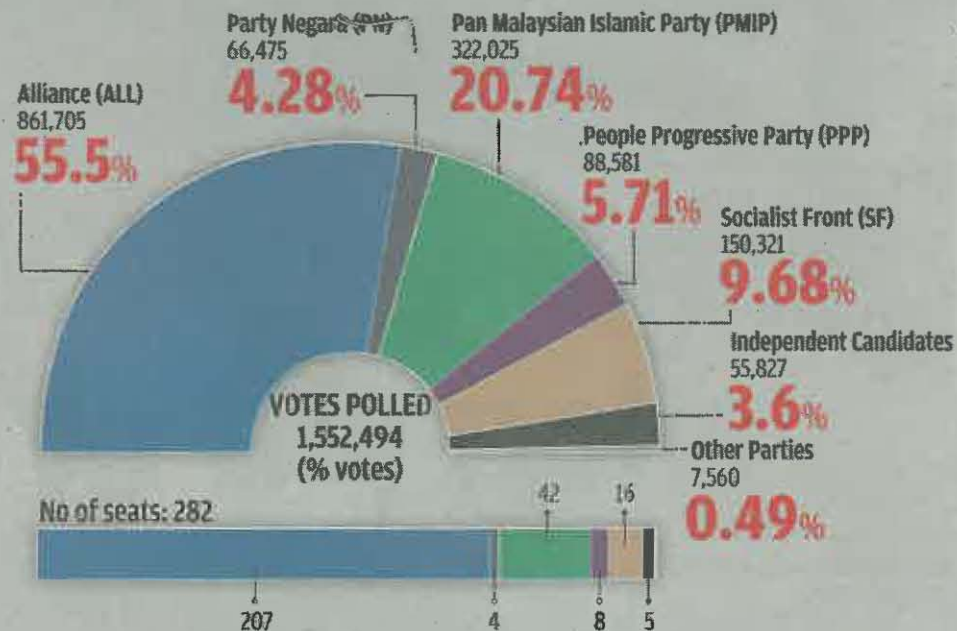

# THE NUMBER OF VOTES OBTAINED BY PARTY

1959 (First general election after independence)

## DEWAN RAKYAT

Electorate in contested constituencies 2,133,272

Total voted

1,564,575

**73.3%**  
Voter turnout

## STATE ASSEMBLIES

Electorate in contested constituencies 2,151,132

Total voted

1,592,605

**74%**  
Voter turnout