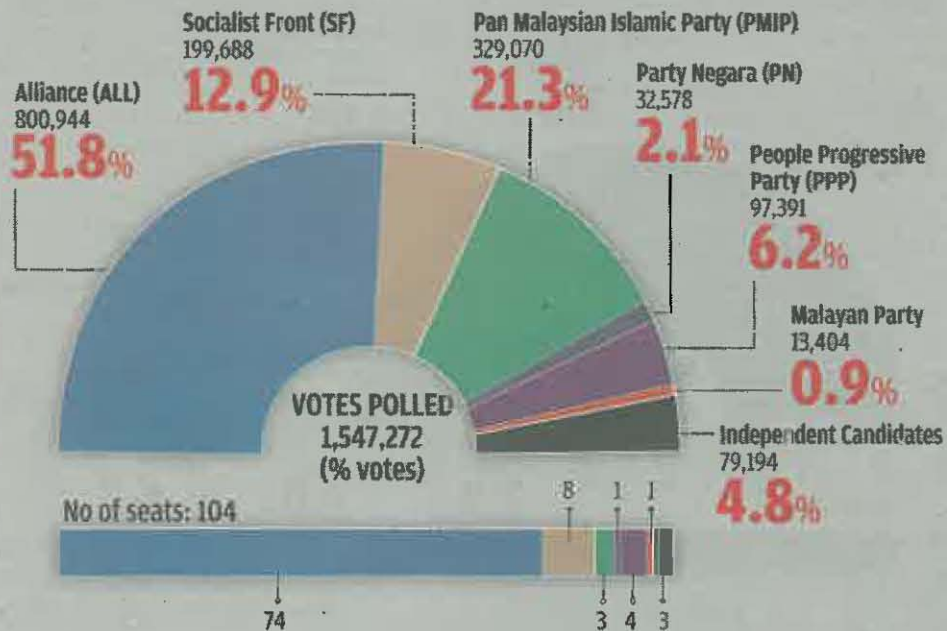

# THE NUMBER OF VOTES OBTAINED BY PARTY

1959 (First general election after independence)

## DEWAN RAKYAT

Electorate in contested constituencies 2,133,272

Total voted

1,564,575

**73.3%**  
Voter turnout

## STATE ASSEMBLIES

Electorate in contested constituencies 2,151,132

Total voted

1,592,605

**74%**  
Voter turnout