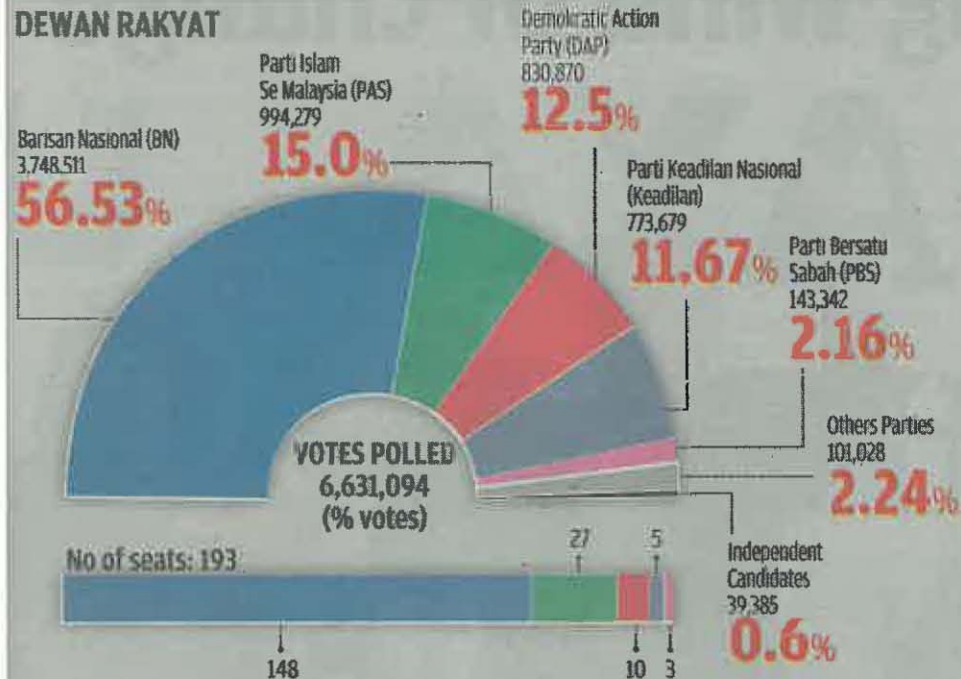

THE NUMBER OF VOTES OBTAINED BY PARTY

1999

DEWAN RAKYAT

Electorate in contested constituencies 9,564,071
Total voted 6,880,947

71%
Voter turnout

STATE ASSEMBLIES

Electorate in contested constituencies 7,341,040
Total voted 5,422,744

73.87%
Voter turnout