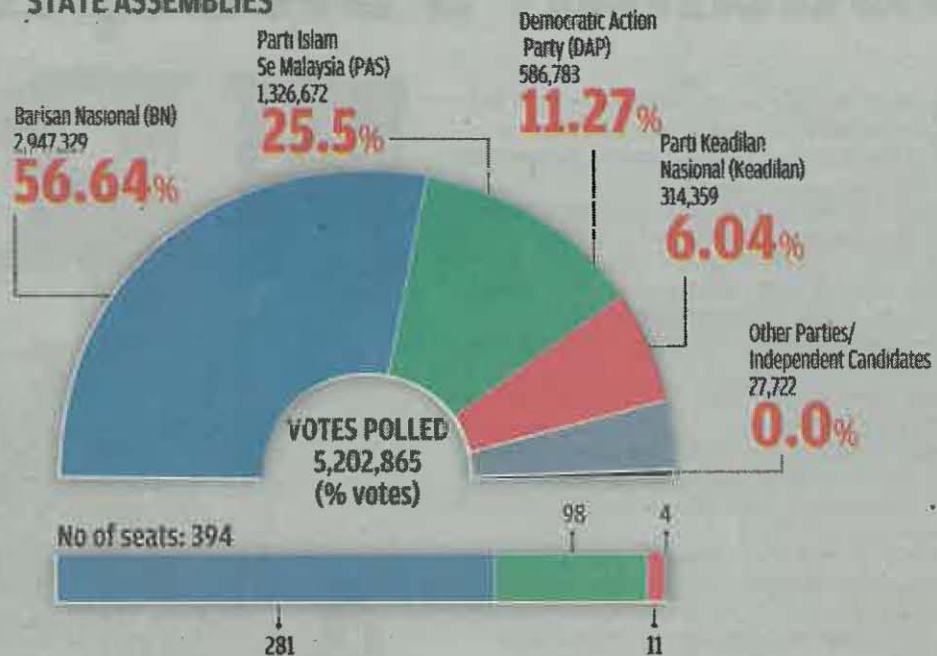

THE NUMBER OF VOTES OBTAINED BY PARTY

1999

DEWAN RAKYAT

Electorate in contested constituencies 9,564,071
Total voted 6,880,947

71%
Voter turnout

STATE ASSEMBLIES

Electorate in contested constituencies 7,341,040
Total voted 5,422,744

73.87%
Voter turnout