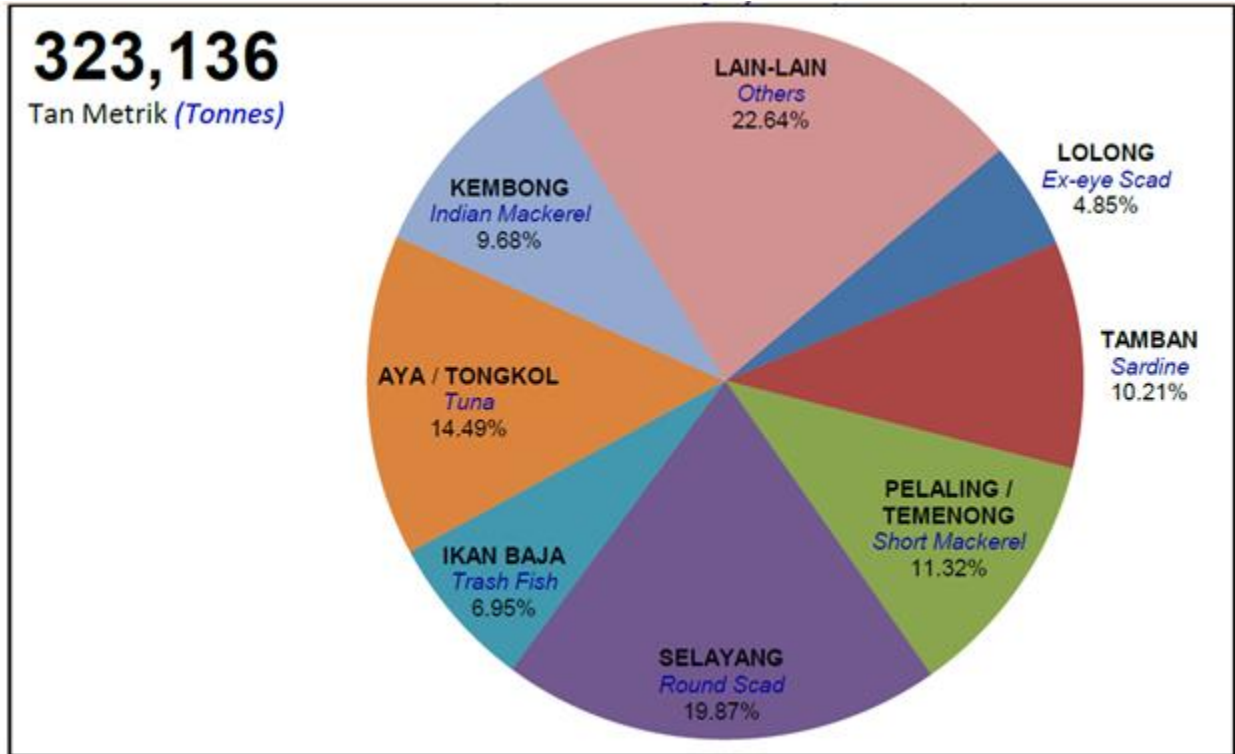

Carta Pendaratan Pukat Jerut Ikan Mengikut Spesis Utama

Chart Purse Seine Landings by Main Species

SPESIS UTAMA	PENDARATAN PUKAT JERUT (%)
Lolong	4.85%
Tamban	10.21%
Pelaling / Temenong	11.32%
Selayang	19.87%
Ikan baja	6.95%
Aya / Tongkol	14.49%
Kembong	9.68%
Lain-lain	22.64%