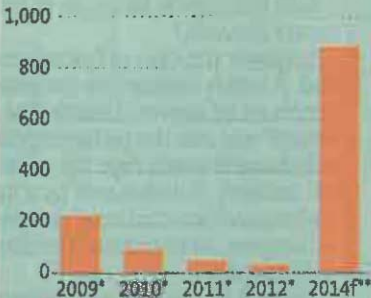

Estimated biodiesel production in Malaysia

('000 tonnes)

* Assuming biodiesel export equals biodiesel production.

** Estimated Malaysian biodiesel production if B10 programme is implemented as planned.

Sources: CIMB, MPOB, MPOC