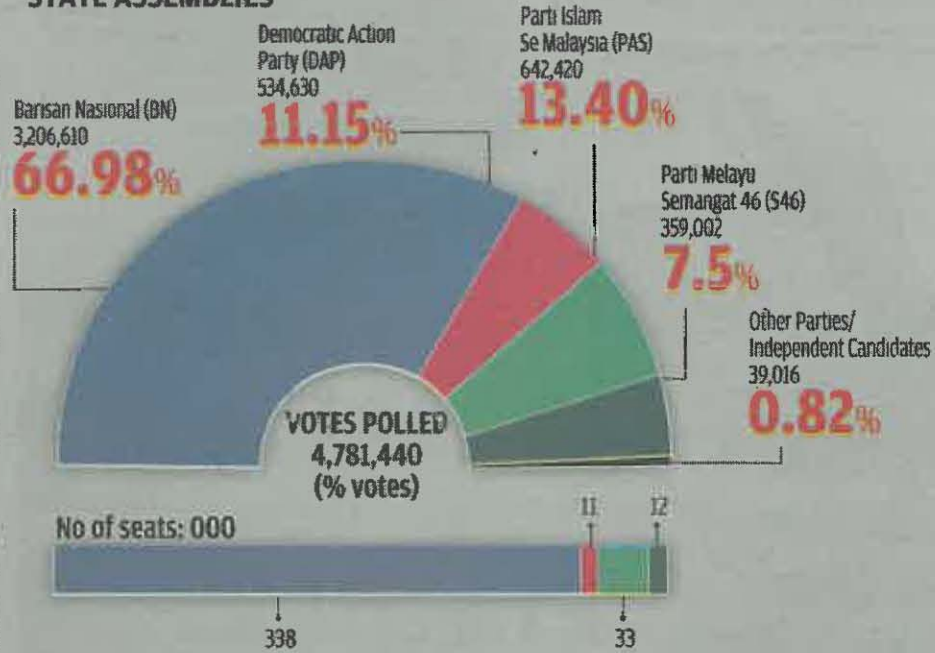

DEWAN RAKYAT

Electorate in contested constituencies 8,685,679
Total voted 6,119,305

71.9%
Voter turnout

STATE ASSEMBLIES

Electorate in contested constituencies 6,821,440
Total voted 4,931,219

73.36%
Voter turnout