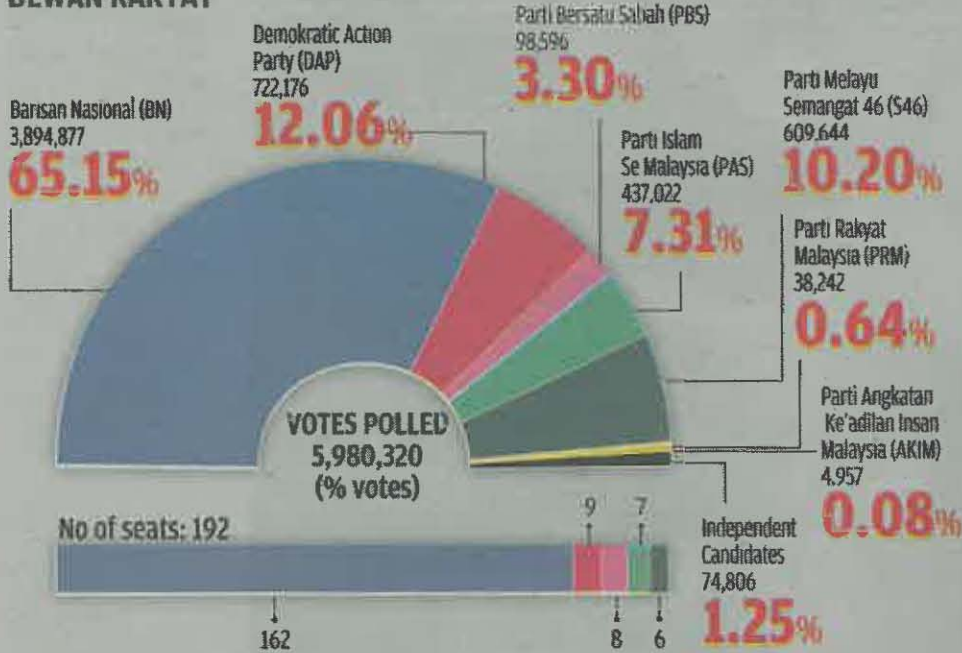

DEWAN RAKYAT

Electorate in contested constituencies 8,685,679
Total voted 6,119,305

71.9%
Voter turnout

STATE ASSEMBLIES

Electorate in contested constituencies 6,821,440
Total voted 4,931,219

73.36%
Voter turnout