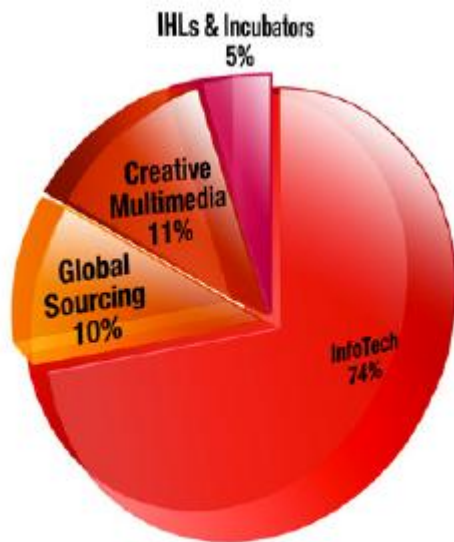

## MSC Malaysia Status Companies by Technology Cluster

Cluster	Awarded	Active
Creative Multimedia	342	257
IHLs & Incubators	114	107
Infotech	2,245	1,667
Global Sourcing	253	216
<b>Total</b>	<b>2,954</b>	<b>2,247</b>