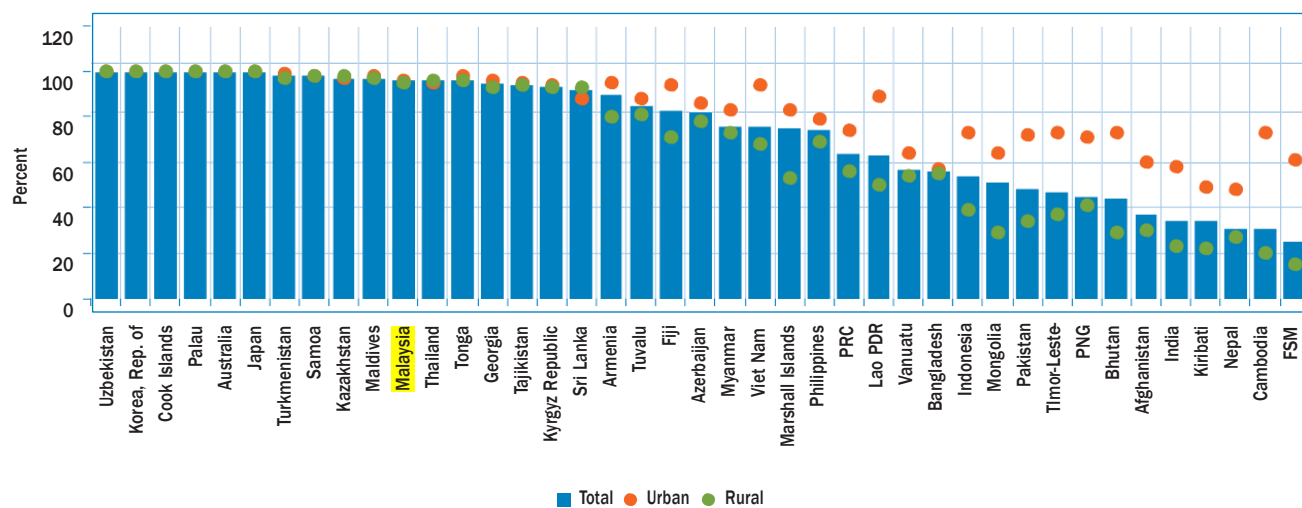

Population Using Improved Sanitation Facilities (%), Total, Rural, and Urban, 2010 or Latest Year

FSM = Federated States of Micronesia, Lao PDR = Lao People's Democratic Republic, PNG = Papua New Guinea, PRC = People's Republic of China. Source: Table 2.6.