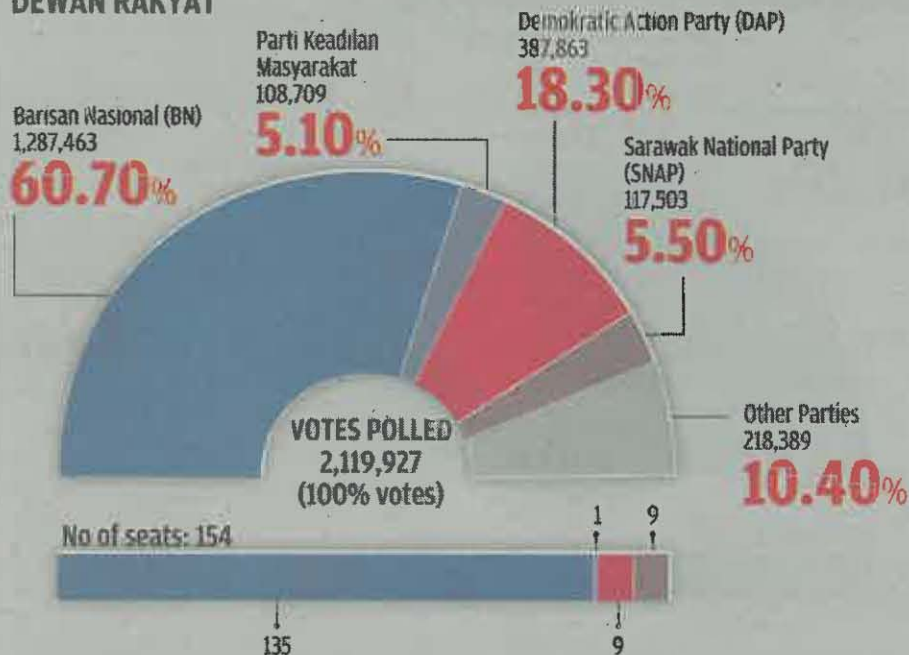

# THE NUMBER OF VOTES OBTAINED BY PARTY 1974

## DEWAN RAKYAT

**Electorate in contested constituencies 2,956,385**

**Total voted 2,220,186**

**75.10%**  
voter turnout

## STATE ASSEMBLIES

**Electorate in contested constituencies 3,125,167**

**Total voted 2,357,150**

**75.4%**  
voter turnout