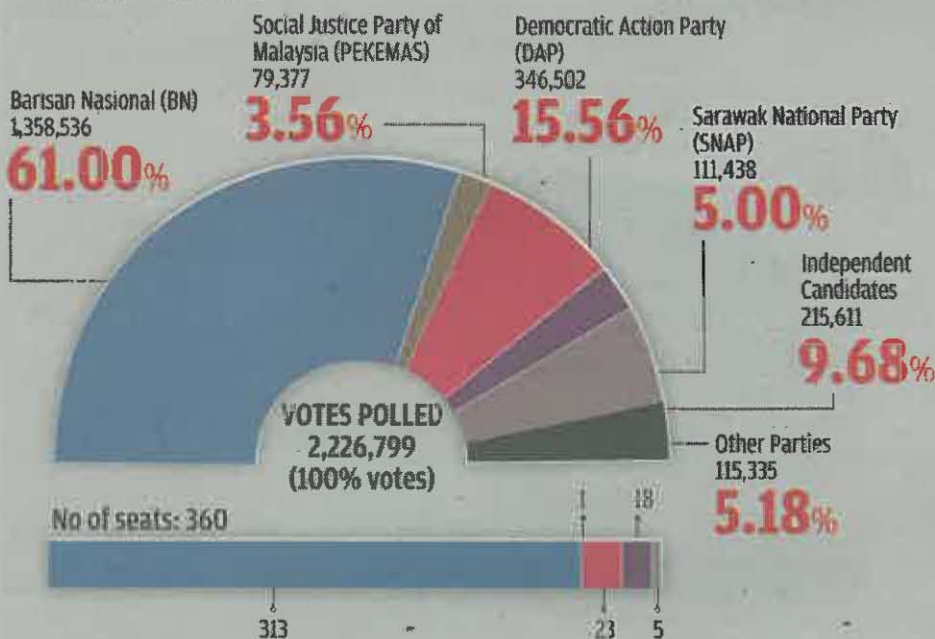

# THE NUMBER OF VOTES OBTAINED BY PARTY 1974

## DEWAN RAKYAT

**Electorate in contested constituencies 2,956,385**

**Total voted 2,220,186**

**75.10%**  
voter turnout

## STATE ASSEMBLIES

**Electorate in contested constituencies 3,125,167**

**Total voted 2,357,150**

**75.4%**  
voter turnout