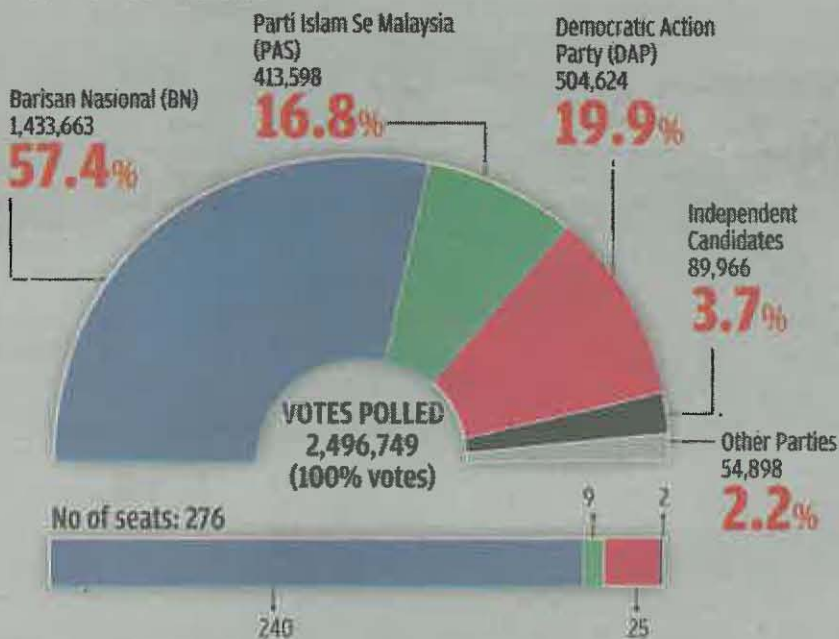

THE NUMBER OF VOTES OBTAINED BY PARTY 1978

DEWAN RAKYAT

Electorate in contested constituencies 4,776,361
Total voted 3,596,732

75.30%
Voter turnout

STATE ASSEMBLIES

Electorate in contested constituencies 3,414,203
Total voted 2,627,521

77.0%
Voter turnout