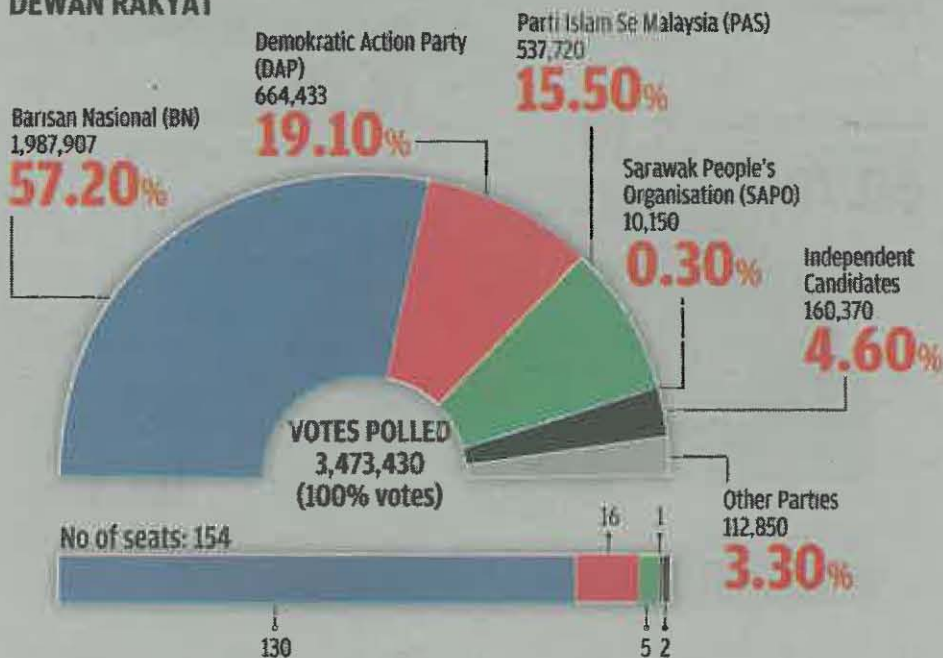

THE NUMBER OF VOTES OBTAINED BY PARTY 1978

DEWAN RAKYAT

Electorate in contested constituencies 4,776,361
Total voted 3,596,732

75.30%
Voter turnout

STATE ASSEMBLIES

Electorate in contested constituencies 3,414,203
Total voted 2,627,521

77.0%
Voter turnout