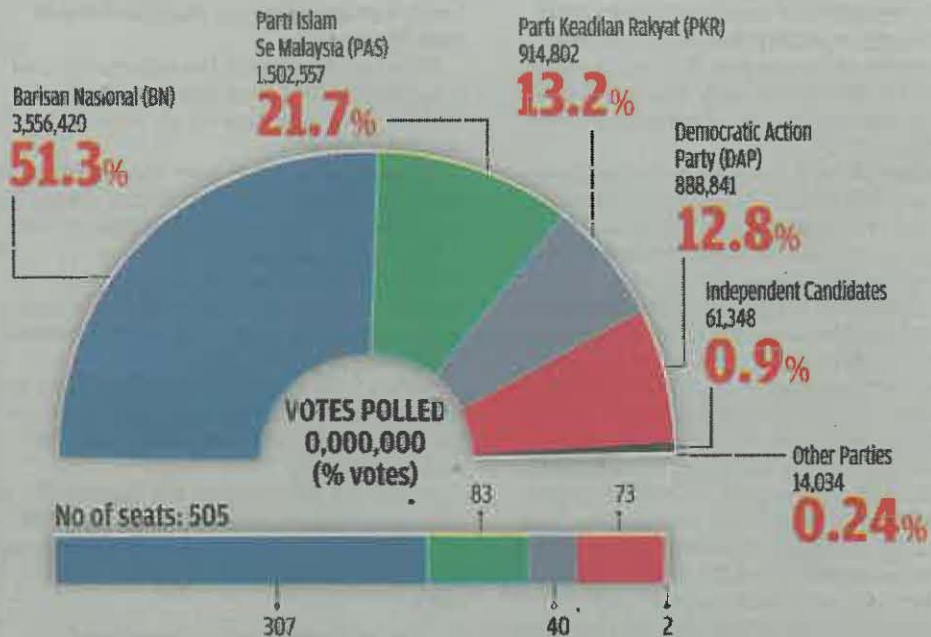

DEWAN RAKYAT

Electorate in contested constituencies 10,740,227

Total voted

8,161,039

7.60%
Voter turnout

STATE ASSEMBLIES

Electorate in contested constituencies 9,227,476

Total voted

7,117,226

77.1%
Voter turnout