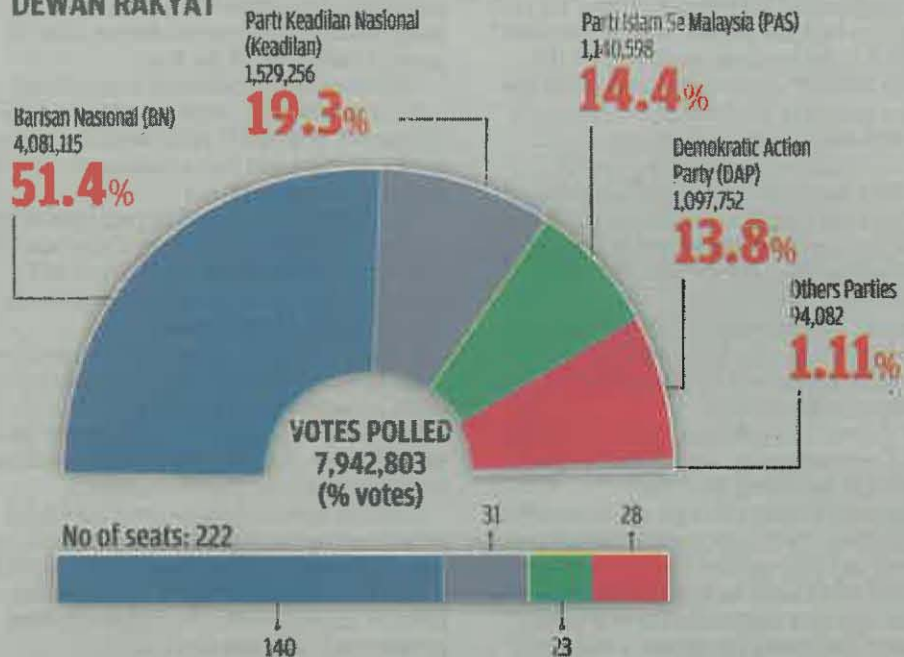

DEWAN RAKYAT

Electorate in contested constituencies 10,740,227

Total voted

8,161,039

7.60%
Voter turnout

STATE ASSEMBLIES

Electorate in contested constituencies 9,227,476

Total voted

7,117,226

77.1%
Voter turnout