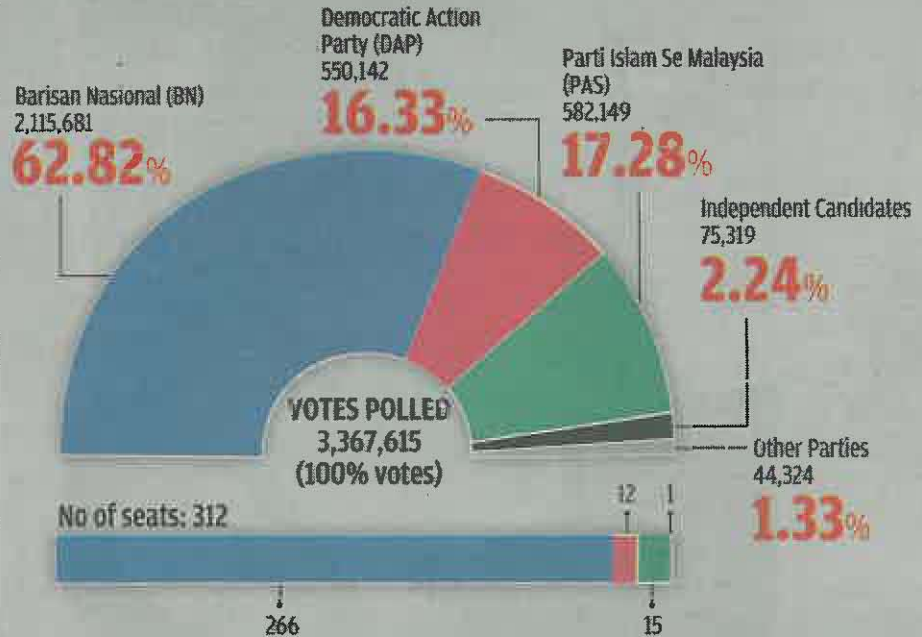

DEWAN RAKYAT

Electorate in contested constituencies 5,775,605
Total voted 4,296,312

74.39%
Voter turnout

STATE ASSEMBLIES

Electorate in contested constituencies 4,580,870
Total voted 3,455,971

75.4%
Voter turnout