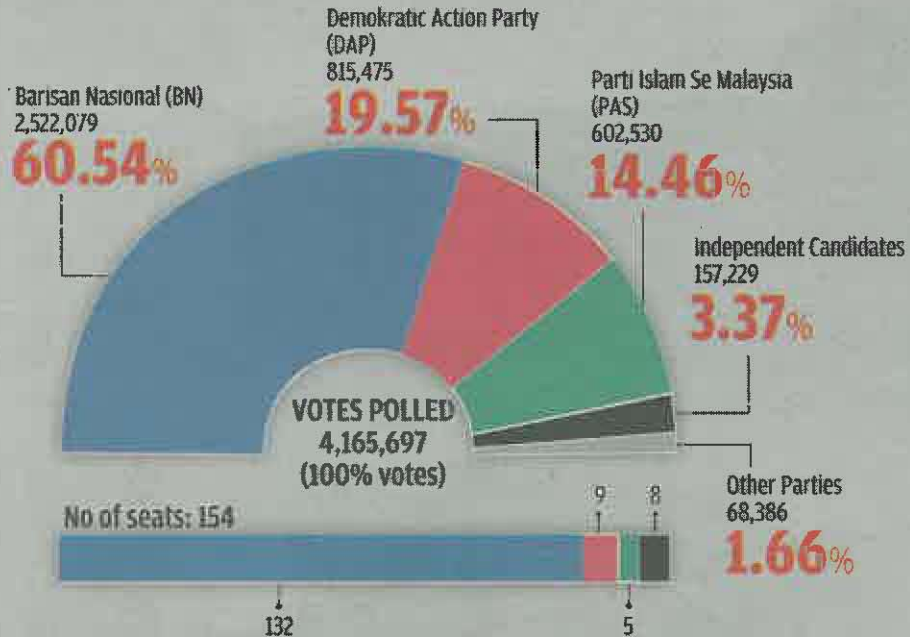

DEWAN RAKYAT

Electorate in contested constituencies 5,775,605
Total voted 4,296,312

74.39%
Voter turnout

STATE ASSEMBLIES

Electorate in contested constituencies 4,580,870
Total voted 3,455,971

75.4%
Voter turnout