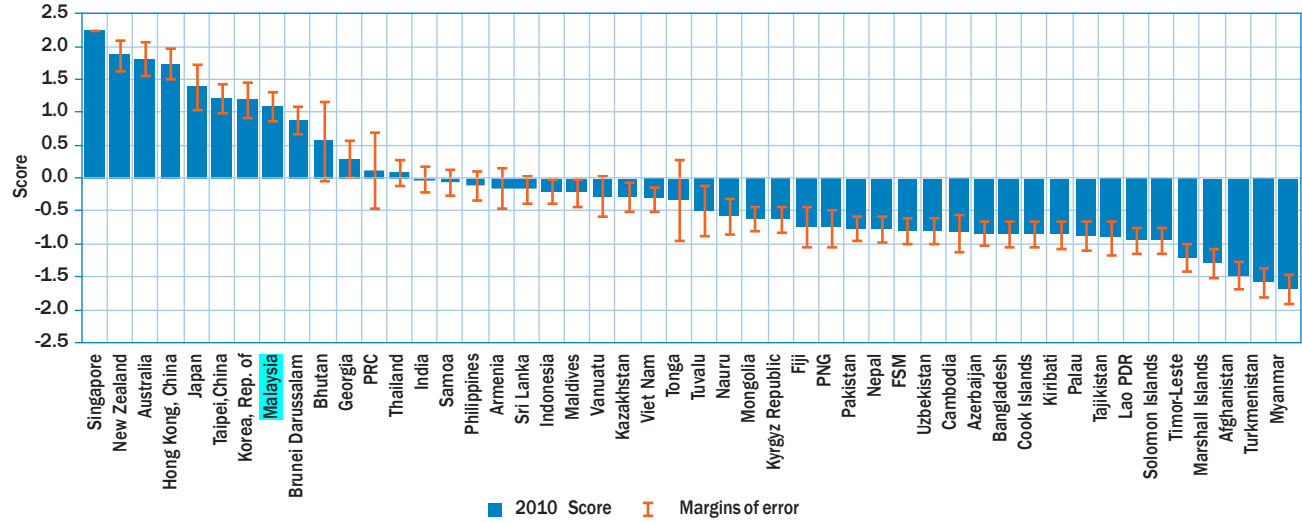

Government Effectiveness

FSM = Federated States of Micronesia, Lao PDR = Lao People's Democratic Republic, PNG = Papua New Guinea, PRC = People's Republic of China.
 Source: Table 2.9.