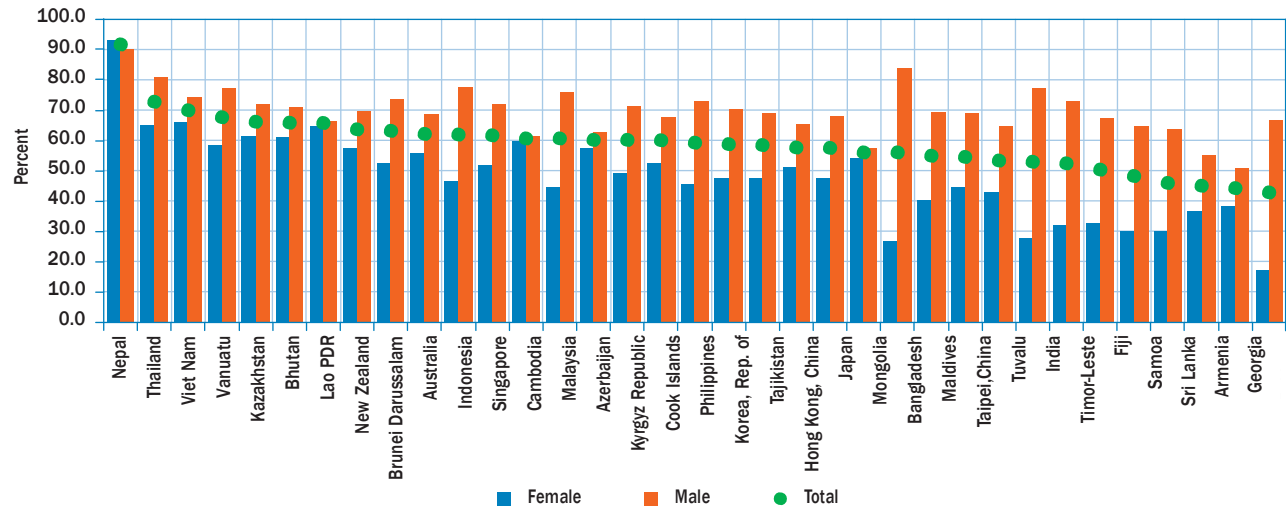

## Employment-to-Population Ratio, Population Aged 15 Years and Over, Latest Year

Lao PDR = Lao People's Democratic Republic.  
Source: Table 2.3.