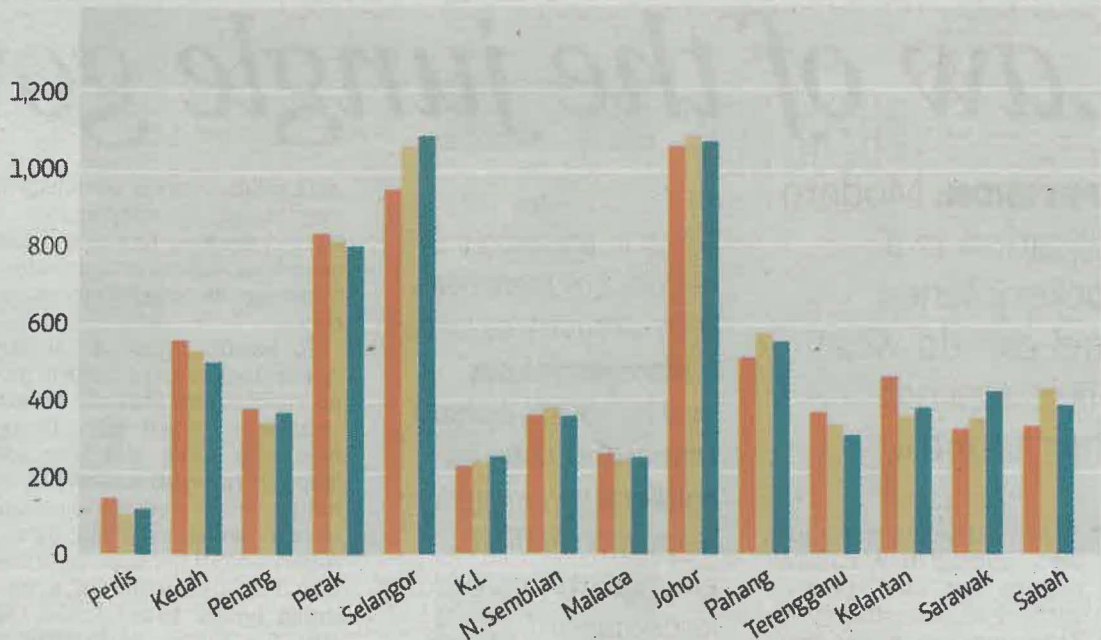

Death toll on our roads (2009-2011)

INFOGRAPHIC: NST

Source: Royal Malaysian Police: 2011 national road accidents data

2009 2010 2011