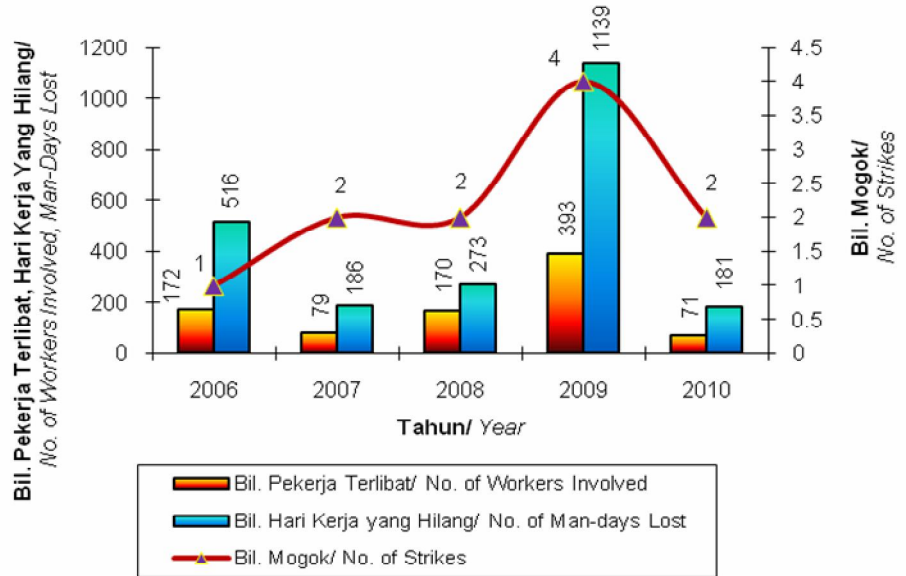

**Carta / Chart 14**  
**Bilangan Mogok, Pekerja Terlibat dan Hari Bekerja yang Hilang, 2006 - 2010**  
*Number of Strikes, Workers Involved and Man-Days Lost, 2006 - 2010*

Sumber: Jabatan Perhubungan Perusahaan Malaysia, Kementerian Sumber Manusia  
 Source: Department of Industrial Relations Malaysia, Ministry of Human Resources