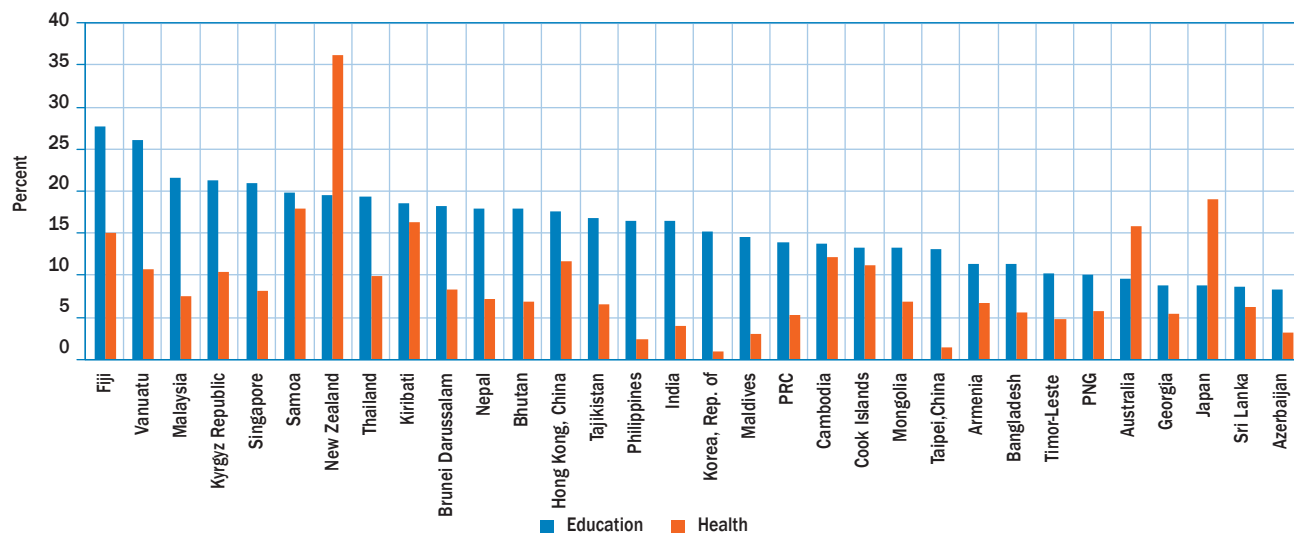

Government Expenditure on Education and Health (Percentage of Total Government Expenditure), 2011 or Latest Year

PNG = Papua New Guinea, PRC = People's Republic of China.
 Source: Table 2.5.