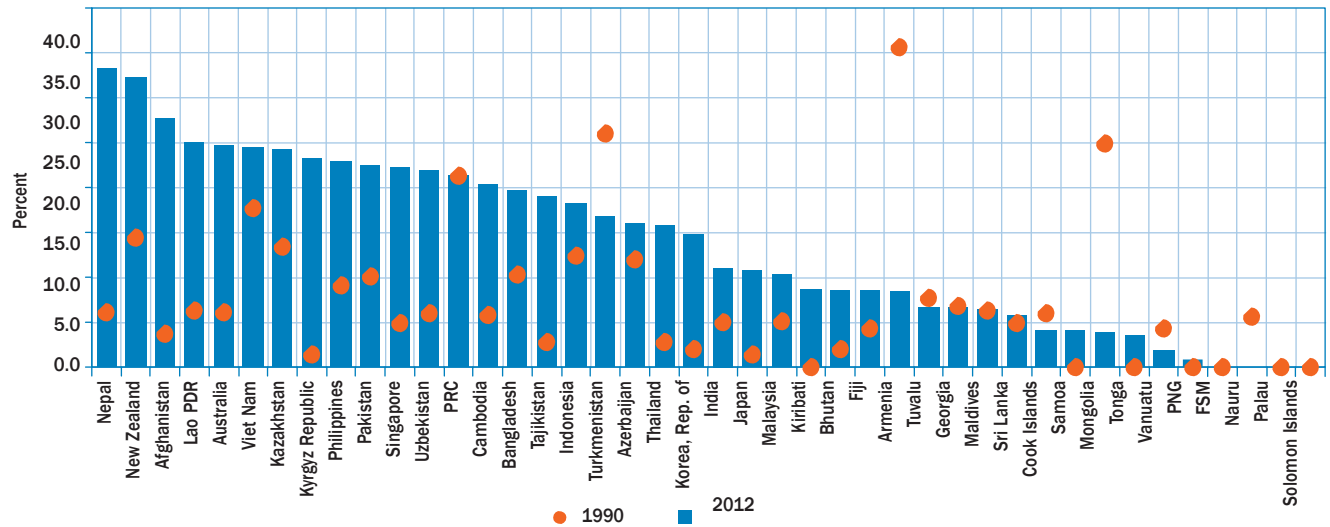

Percentage of Seats Held by Women in National Parliament, 1990 and 2012

FSM = Federated States of Micronesia, Lao PDR = Lao People's Democratic Republic, PNG = Papua New Guinea, PRC = People's Republic of China. Source: