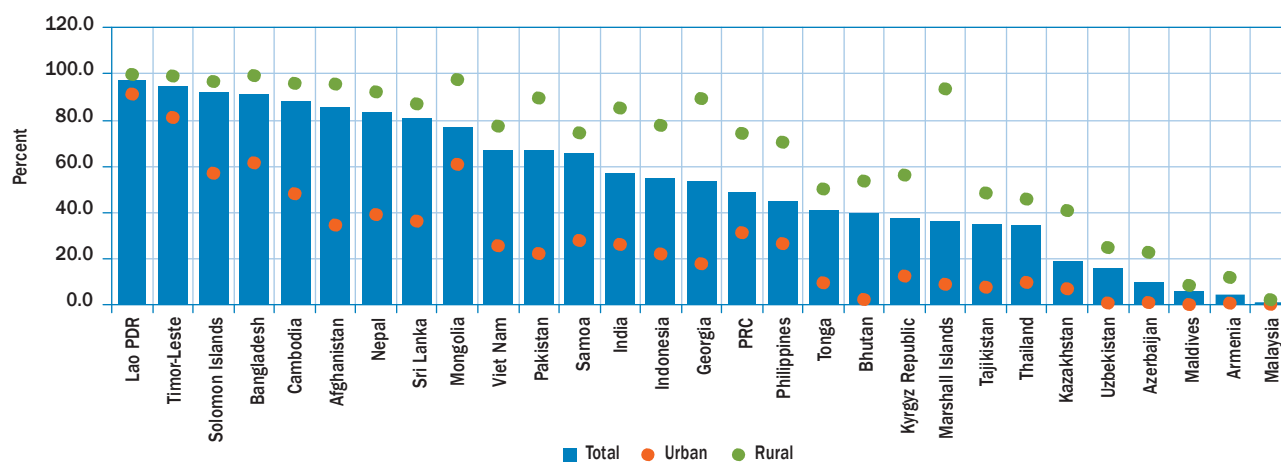

Share of Population Using Solid Fuels for Cooking, Total, Rural, Urban, 2010 or Latest Year

Lao PDR= Lao People's Democratic Republic, PRC= People's Republic of China.
 Source: Table 2.6.