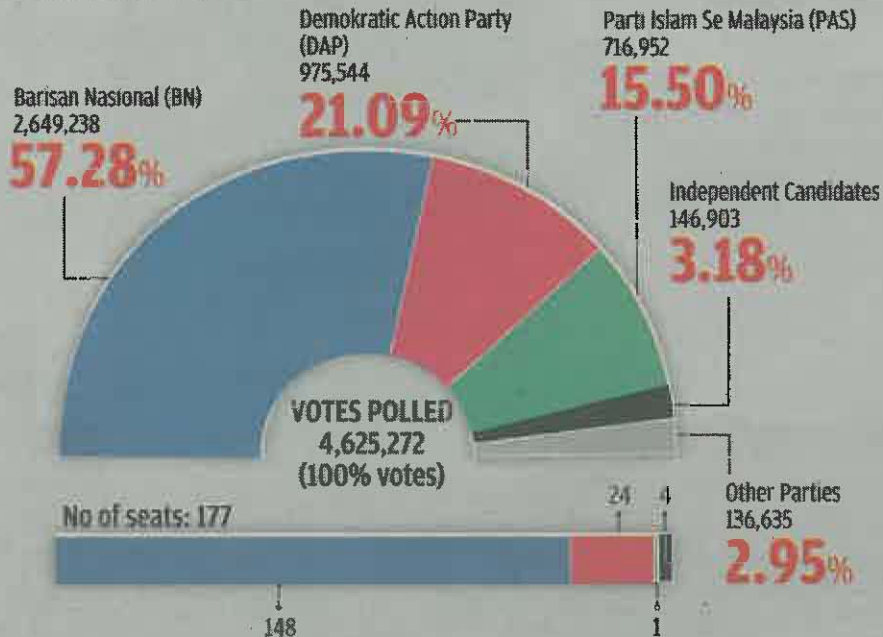

THE NUMBER OF VOTES OBTAINED BY PARTY

1986

DEWAN RAKYAT

Electorate in contested constituencies 6,791,446
Total voted 4,752,006

70.00%
Voter turnout

STATE ASSEMBLIES

Electorate in contested constituencies 5,313,108
Total voted 3,810,363

71.1%
Voter turnout