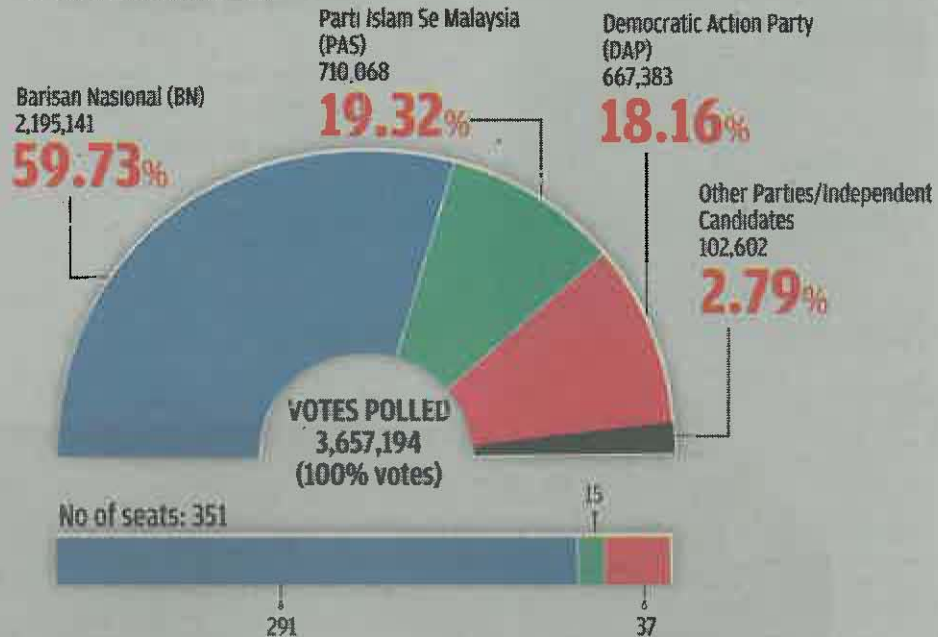

THE NUMBER OF VOTES OBTAINED BY PARTY

1986

DEWAN RAKYAT

Electorate in contested constituencies 6,791,446
Total voted 4,752,006

70.00%
Voter turnout

STATE ASSEMBLIES

Electorate in contested constituencies 5,313,108
Total voted 3,810,363

71.1%
Voter turnout