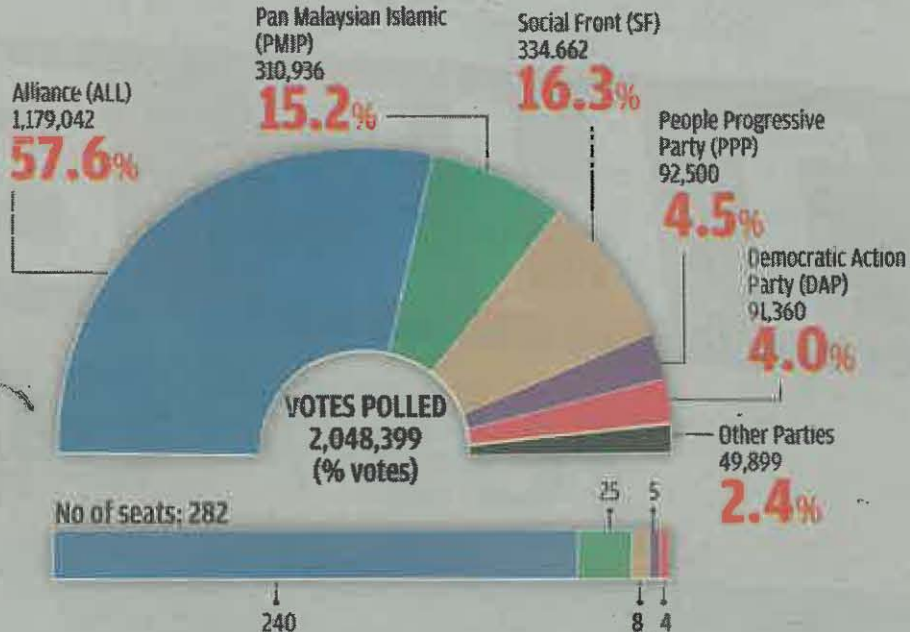

DEWAN RAKYAT

Electorate in contested constituencies 2,720,100
Total voted 2,146,68

73.6%
Voter turnout

STATE ASSEMBLIES

Electorate in contested constituencies 2,725,393
Total voted 2,151,265

78.9%
Voter turnout