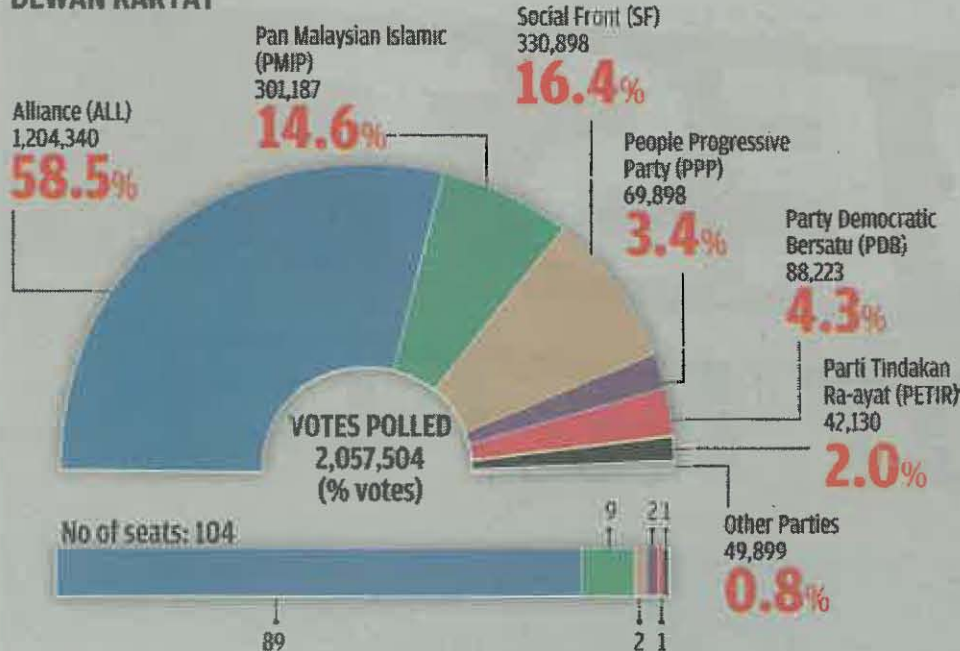

DEWAN RAKYAT

Electorate in contested constituencies 2,720,100
Total voted 2,146,68

73.6%
Voter turnout

STATE ASSEMBLIES

Electorate in contested constituencies 2,725,393
Total voted 2,151,265

78.9%
Voter turnout