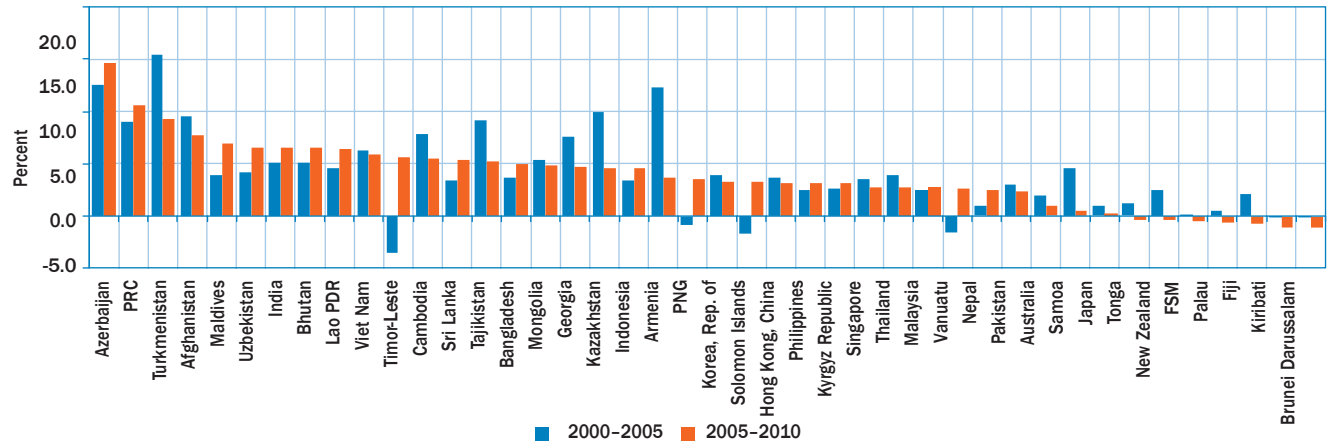

Annualized growth rate of gross domestic product (GDP) per capita at constant 2005

FSM = Federated States of Micronesia, Lao PDR = Lao People's Democratic Republic, PNG = Papua New Guinea, PRC = People's Republic of China