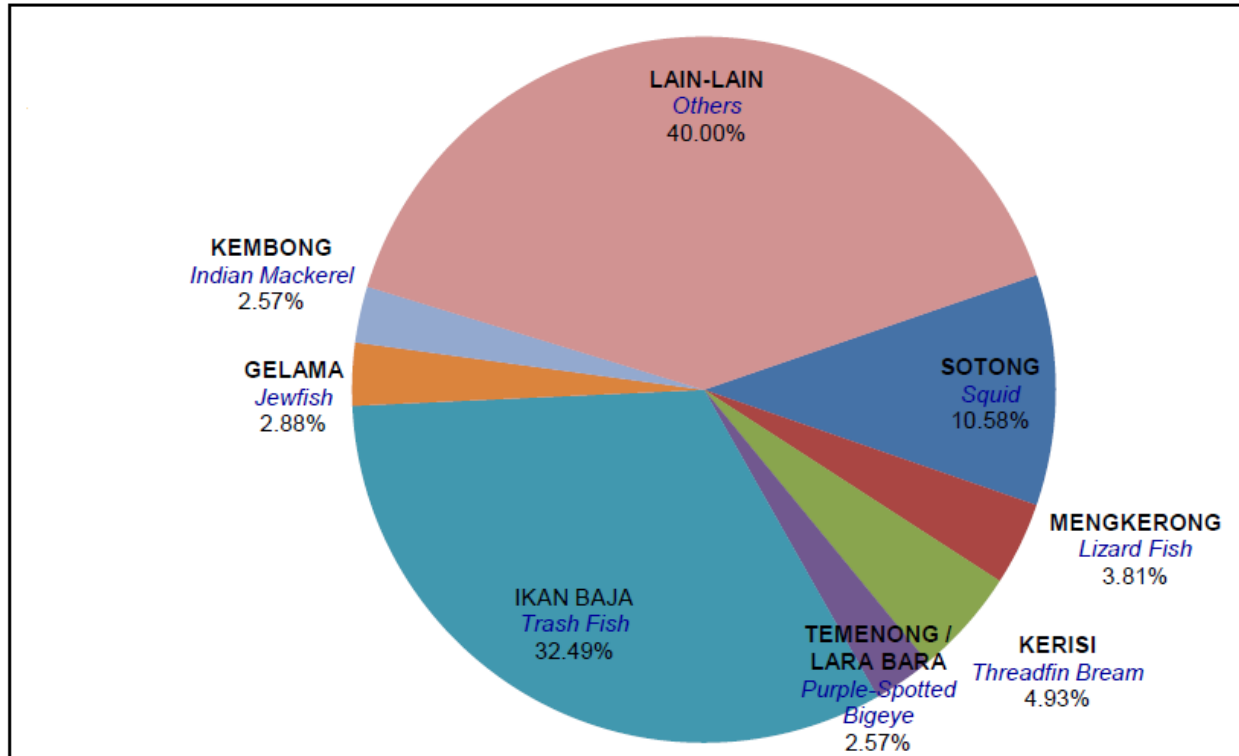

## Carta Pendaratan Pukat Tunda Mengikut Spesis Utama

### Chart Trawl Fish Landings by Main Species

SPESIS UTAMA	PENDARATAN PUKAT TUNDA (%)
Sotong	10.58%
Mengkerong	3.81%
Kerisi	4.93%
Temenong/ Lara bara	2.57%
Ikan baja	32.49%
Gelama	2.88%
Kembong	2.57%
Lain-lain	40.00%