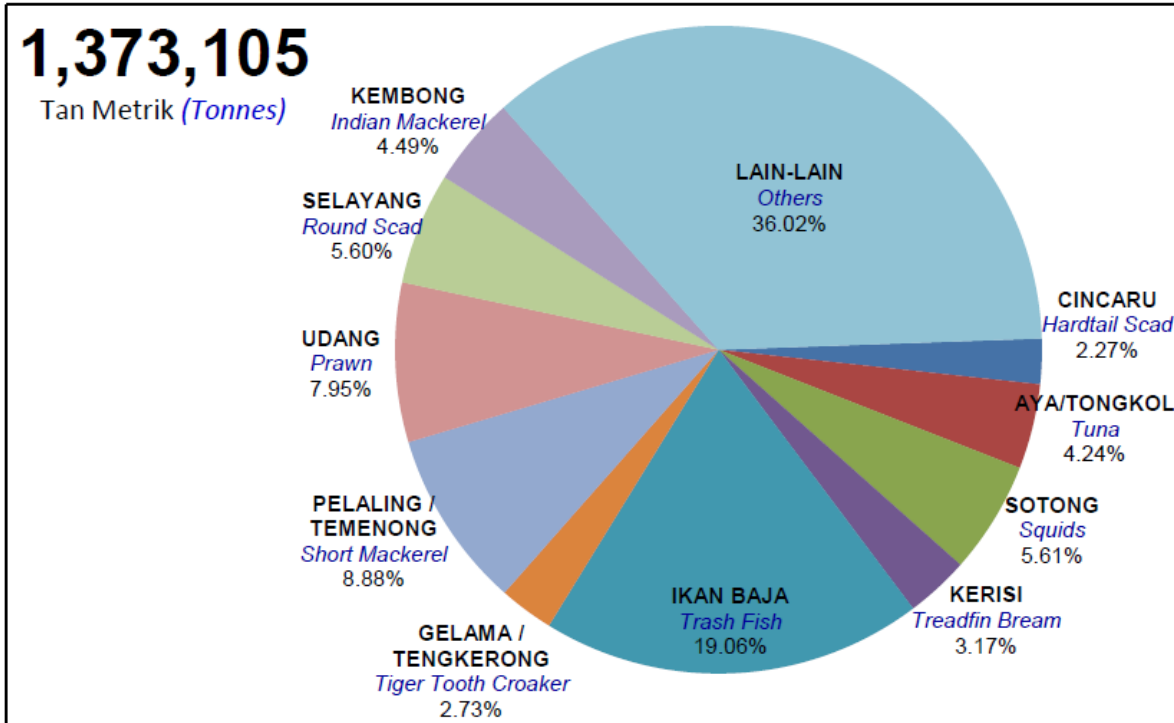

Carta Pendaratan Mengikut Spesis Utama, 2011

Chart Landings by Main Species, 2011

SPESIS IKAN	JUMLAH PENDARATAN (%)
Cincaru	2.27%
Aya / Tongkol	4.24%
Sotong	5.61%
Kerisi	3.17%
Ikan baja	19.06%
Gelama / Tengkerong	2.73%
Pelaling / Temenong	8.88%
Udang	7.95%
Selayang	5.60%
Kembong	4.49%
Lain-lain	36.02%