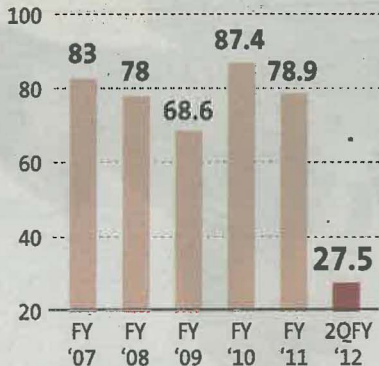

Technical performance trends (FY2007- 2QFY2012)

Unplanned outage rate (%)

Saidi (mins)

* Based on revised formula

Source: TNB

©The Star Graphics