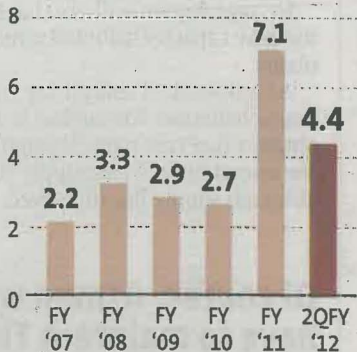

Technical performance trends (FY2007- 2QFY2012)

Unplanned outage rate (%)

Saidi (mins)

* Based on revised formula

Source: TNB

©The Star Graphics