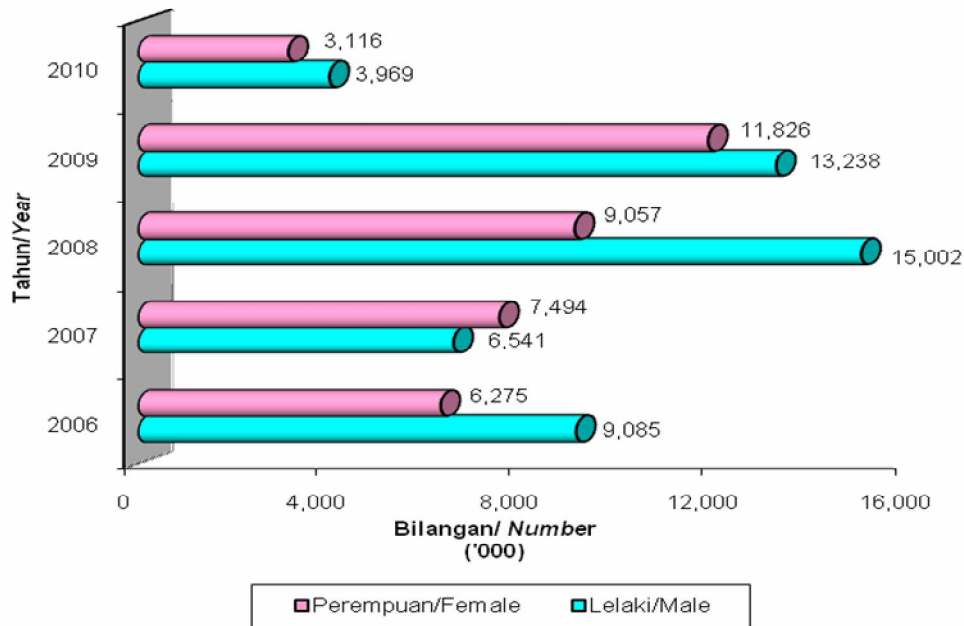

Carta / Chart 6
Bilangan Pemberhentian Pekerja yang Dilaporkan kepada Jabatan Tenaga Kerja Mengikut Jantina, 2006-2010
Number of Retrenchment Reported to the Labour Department by Gender, 2006- 2010

Sumber: JobsMalaysia, Kementerian Sumber Manusia
 Source: JobsMalaysia, Ministry of Human Resources